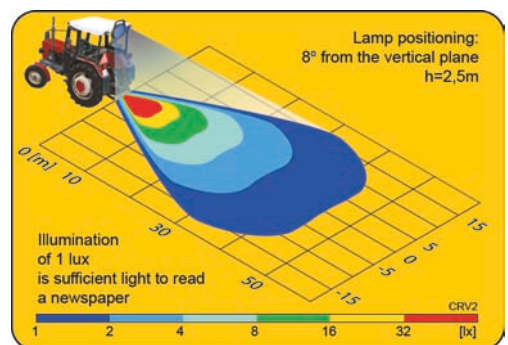

Recommendation

Correct polarity required.

Parameters

Rated power: 18W.
Luminous flux: 1500 lm (1,5 times greater than flux of H3 12V/55W bulb).

Permissible power supply voltage of 12V-24V LED module is 10-34V DC.
Colour temperature: 5700-7000 K.
IP68, IP69K rated.

Mounting methods

They can be installed on a vehicle in an upright or upside-down position.

Cat. number	Mounting		Accessories					connector		
	magnetic holder	LED module 12V-24V handle	omega bracket	cable 0,5 m	cable 8 m	switch	cigarette lighter plug	AMP Faston 250	Deutsch DT	Cap / Pin
CRV2A.49600	*									
CRV2A.49606	*							*	2	
CRV2A.49607	*							*	2	
CRV2A.49610	*	*		*						
CRV2A.49616	*	*						*	2	
CRV2A.49617	*	*						*	2	
CRV2A.49620	*		*	*						
CRV2A.49626	*		*					*	2	
CRV2A.49627	*		*					*	2	

Cat. number	Mounting		Accessories					connector		
	magnetic holder	LED module 12V-24V handle	omega bracket	cable 0,5 m	cable 8 m	switch	cigarette lighter plug	AMP Faston 250	Deutsch DT	Cap / Pin
CRV2A.49630	*	*	*	*						
CRV2A.49636	*	*	*					*	2	
CRV2A.49637	*	*	*					*	2	
CRV2A.49680	*		*			*				
CRV2A.49681	*	*	*	*		*				
CRV2A.49682	*	*	*	*		*				
CRV2A.49683	*	*	*	*		*				
CRV2A.49692	*	*	*	*	*	*	*			
CRV2A.49693	*	*	*	*	*	*	*			
CRV2A.49694	*	*	*	*	*	*	*			

- headlamps
- additional lamps
- work lamps
- special lamps
- signalling lamps
- bicycle lamps
- accessories
- transportation