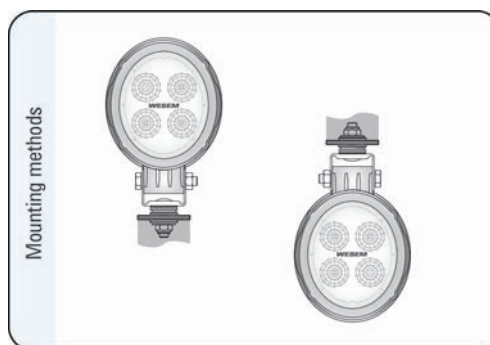

Construction

- module - 4 LEDs, made by Cree
- aluminum radiator
- black plastic frame (optionally equipped with a handle)
- fixing parts and screws made of Inox steel
- plastic lens
- Deutsch DT 2-pin cap connector (option)
- AMP Faston 250 2-pin cap connector (option)
- cable 0,5 m (option)
- cable 8 m (option)
- switch (option)
- cigarette lighter plug (option)
- magnetic bracket (option)

Recommendation

Correct polarity required.

Parameters

Rated power: 18W.
Luminous flux: 1500 lm (1,5 times greater than flux of H3 12V/55W bulb).

Permissible power supply voltage of 12V-24V LED module is 10-34V DC.
Colour temperature: 5700-7000 K.
IP68, IP69K rated.

Mounting methods

They can be installed on a vehicle in an upright or upside-down position.

Cat. number	Mounting		Accessories					connector		
	magnetic holder	LED module 12V-24V handle	omega bracket	cable 0,5 m	cable 8 m	switch	cigarette lighter plug	AMP Faston 250	Deutsch DT	Cap / Pin
CRV2A.49600	*									
CRV2A.49606	*							*	2	
CRV2A.49607	*							*	2	
CRV2A.49610	*	*		*						
CRV2A.49616	*	*						*	2	
CRV2A.49617	*	*						*	2	
CRV2A.49620	*		*	*						
CRV2A.49626	*		*					*	2	
CRV2A.49627	*		*					*	2	

Cat. number	Mounting		Accessories					connector		
	magnetic holder	LED module 12V-24V handle	omega bracket	cable 0,5 m	cable 8 m	switch	cigarette lighter plug	AMP Faston 250	Deutsch DT	Cap / Pin
CRV2A.49630	*	*	*	*						
CRV2A.49636	*	*	*					*	2	
CRV2A.49637	*	*	*					*	2	
CRV2A.49680	*		*			*				
CRV2A.49681	*	*	*	*		*				
CRV2A.49682	*	*	*	*		*				
CRV2A.49683	*	*	*	*		*				
CRV2A.49692	*	*	*	*	*	*	*			
CRV2A.49693	*	*	*	*	*	*	*			
CRV2A.49694	*	*	*	*	*	*	*			