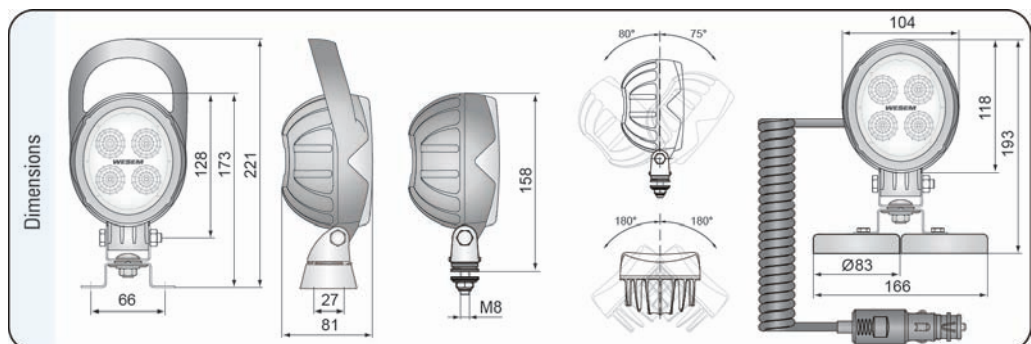

Construction

- module - 4 LEDs, made by Cree
- aluminum radiator
- black plastic frame (optionally equipped with a handle)
- fixing parts and screws made of Inox steel
- plastic lens
- Deutsch DT 2-pin cap connector (option)
- AMP Faston 250 2-pin cap connector (option)
- cable 0,5 m (option)
- cable 8 m (option)
- switch (option)
- cigarette lighter plug (option)
- magnetic bracket (option)

Recommendation

Correct polarity required.

Parameters

Rated power: 18W.
Luminous flux: 1500 lm (1,5 times greater than flux of H3 12V/55W bulb).

Permissible power supply voltage of 12V-24V LED module is 10-34V DC.
Colour temperature: 5700-7000 K.
IP68, IP69K rated.

Mounting methods

They can be installed on a vehicle in an upright or upside-down position.

Cat. number	Mounting		Accessories					connector		
	magnetic holder	LED module 12V-24V handle	omega bracket	cable 0,5 m	cable 8 m	switch	cigarette lighter plug	AMP Faston 250	Deutsch DT	Cap / Pin
CRV2A.49600	*									
CRV2A.49606	*							*	2	
CRV2A.49607	*							*	2	
CRV2A.49610	*	*		*						
CRV2A.49616	*	*						*	2	
CRV2A.49617	*	*						*	2	
CRV2A.49620	*		*	*						
CRV2A.49626	*		*					*	2	
CRV2A.49627	*		*					*	2	

Cat. number	Mounting		Accessories					connector		
	magnetic holder	LED module 12V-24V handle	omega bracket	cable 0,5 m	cable 8 m	switch	cigarette lighter plug	AMP Faston 250	Deutsch DT	Cap / Pin
CRV2A.49630	*	*	*	*						
CRV2A.49636	*	*	*					*	2	
CRV2A.49637	*	*	*					*	2	
CRV2A.49680	*		*			*				
CRV2A.49681	*	*	*	*		*				
CRV2A.49682	*	*	*	*		*				
CRV2A.49683	*	*	*	*		*				
CRV2A.49692	*	*	*	*	*	*	*			
CRV2A.49693	*	*	*	*	*	*	*			
CRV2A.49694	*	*	*	*	*	*	*			